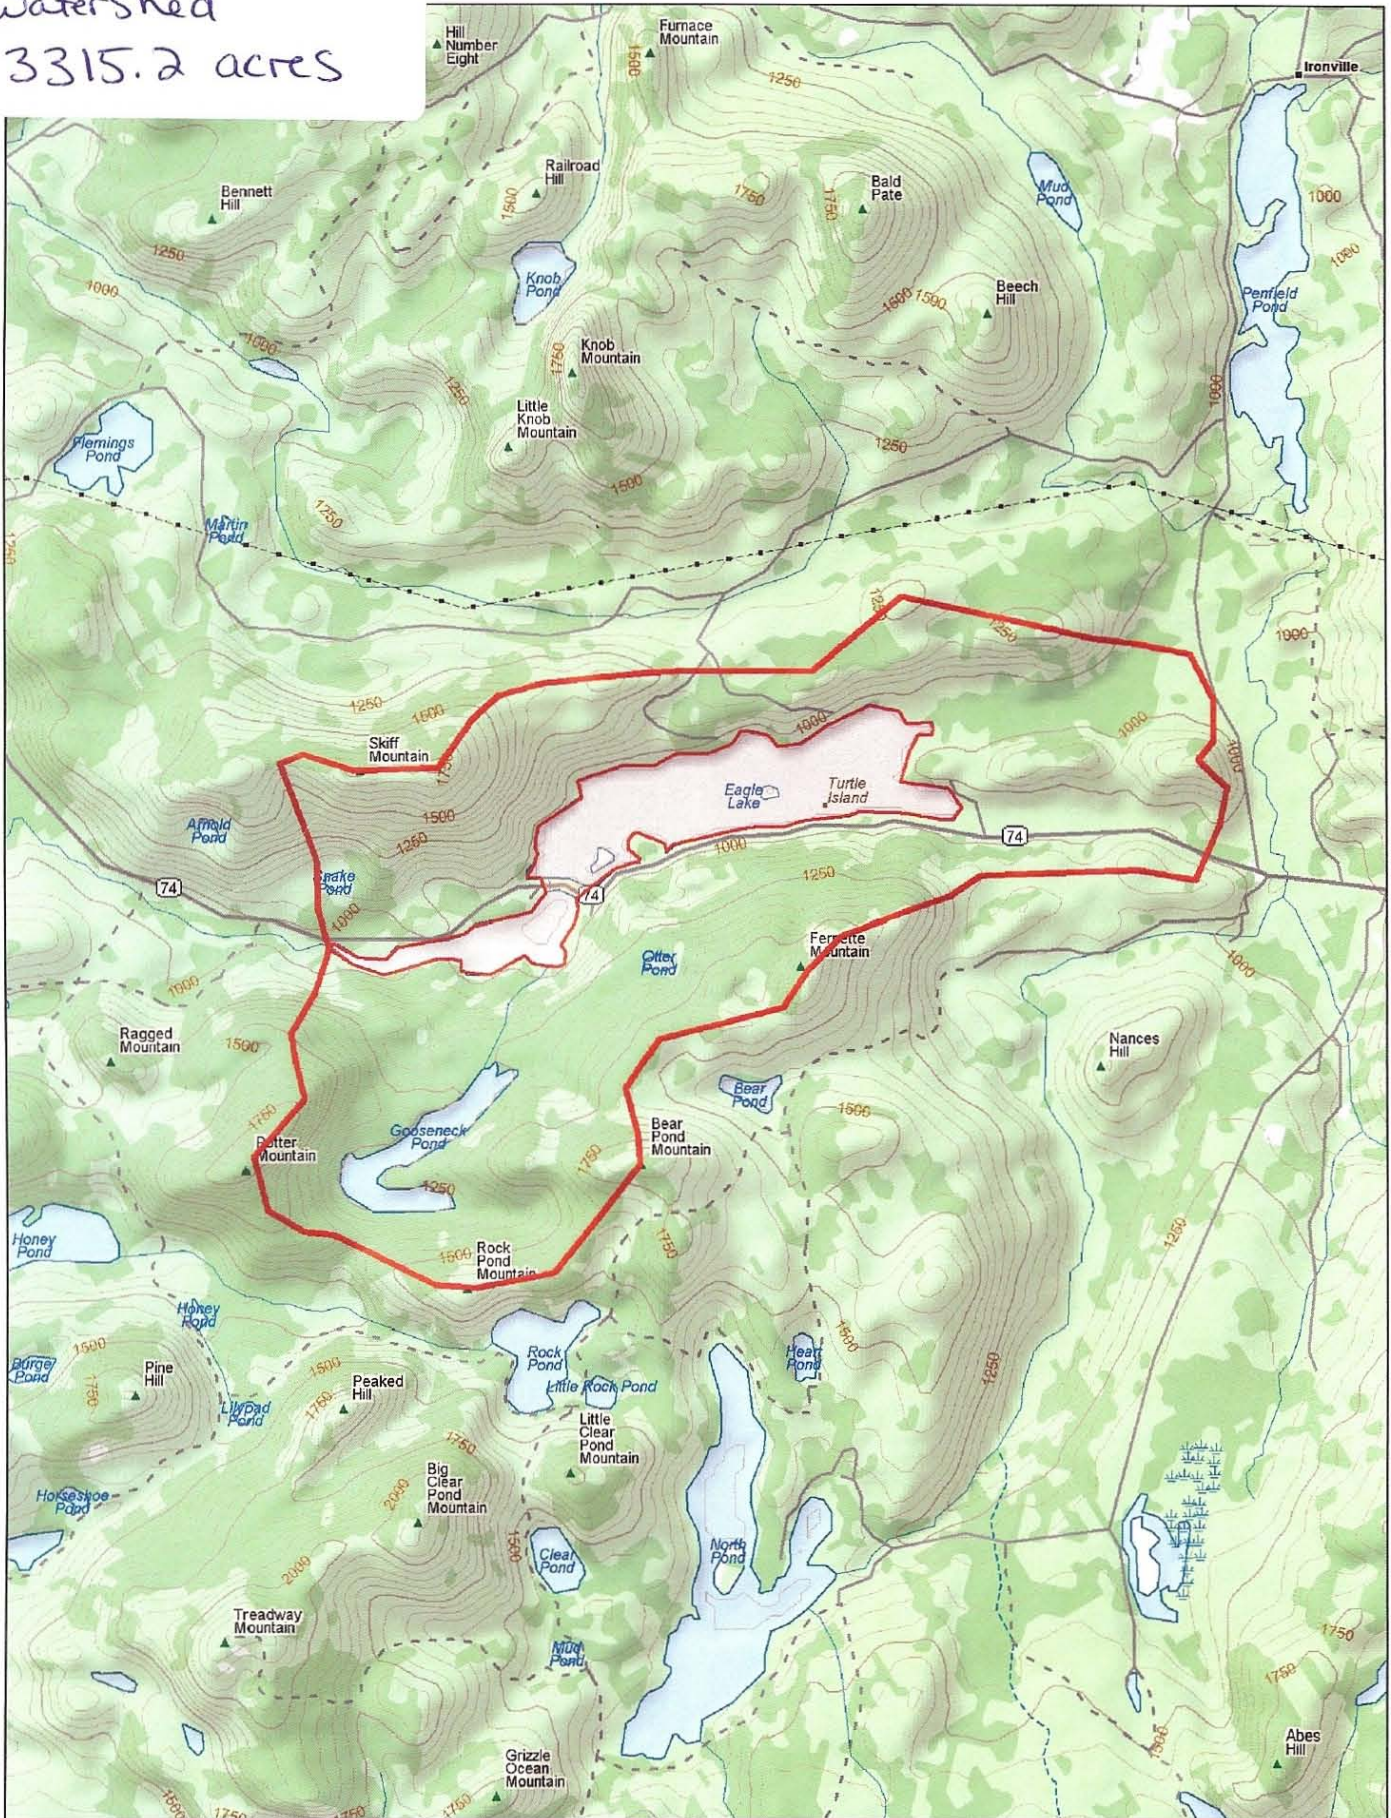

Eagle Lake
Watershed
~3315.2 acres

© 2002 DeLorme. Topo USA ©. Data copyright of content owner.

www.delorme.com

Scale 1 : 46,875

1" = 3910 ft